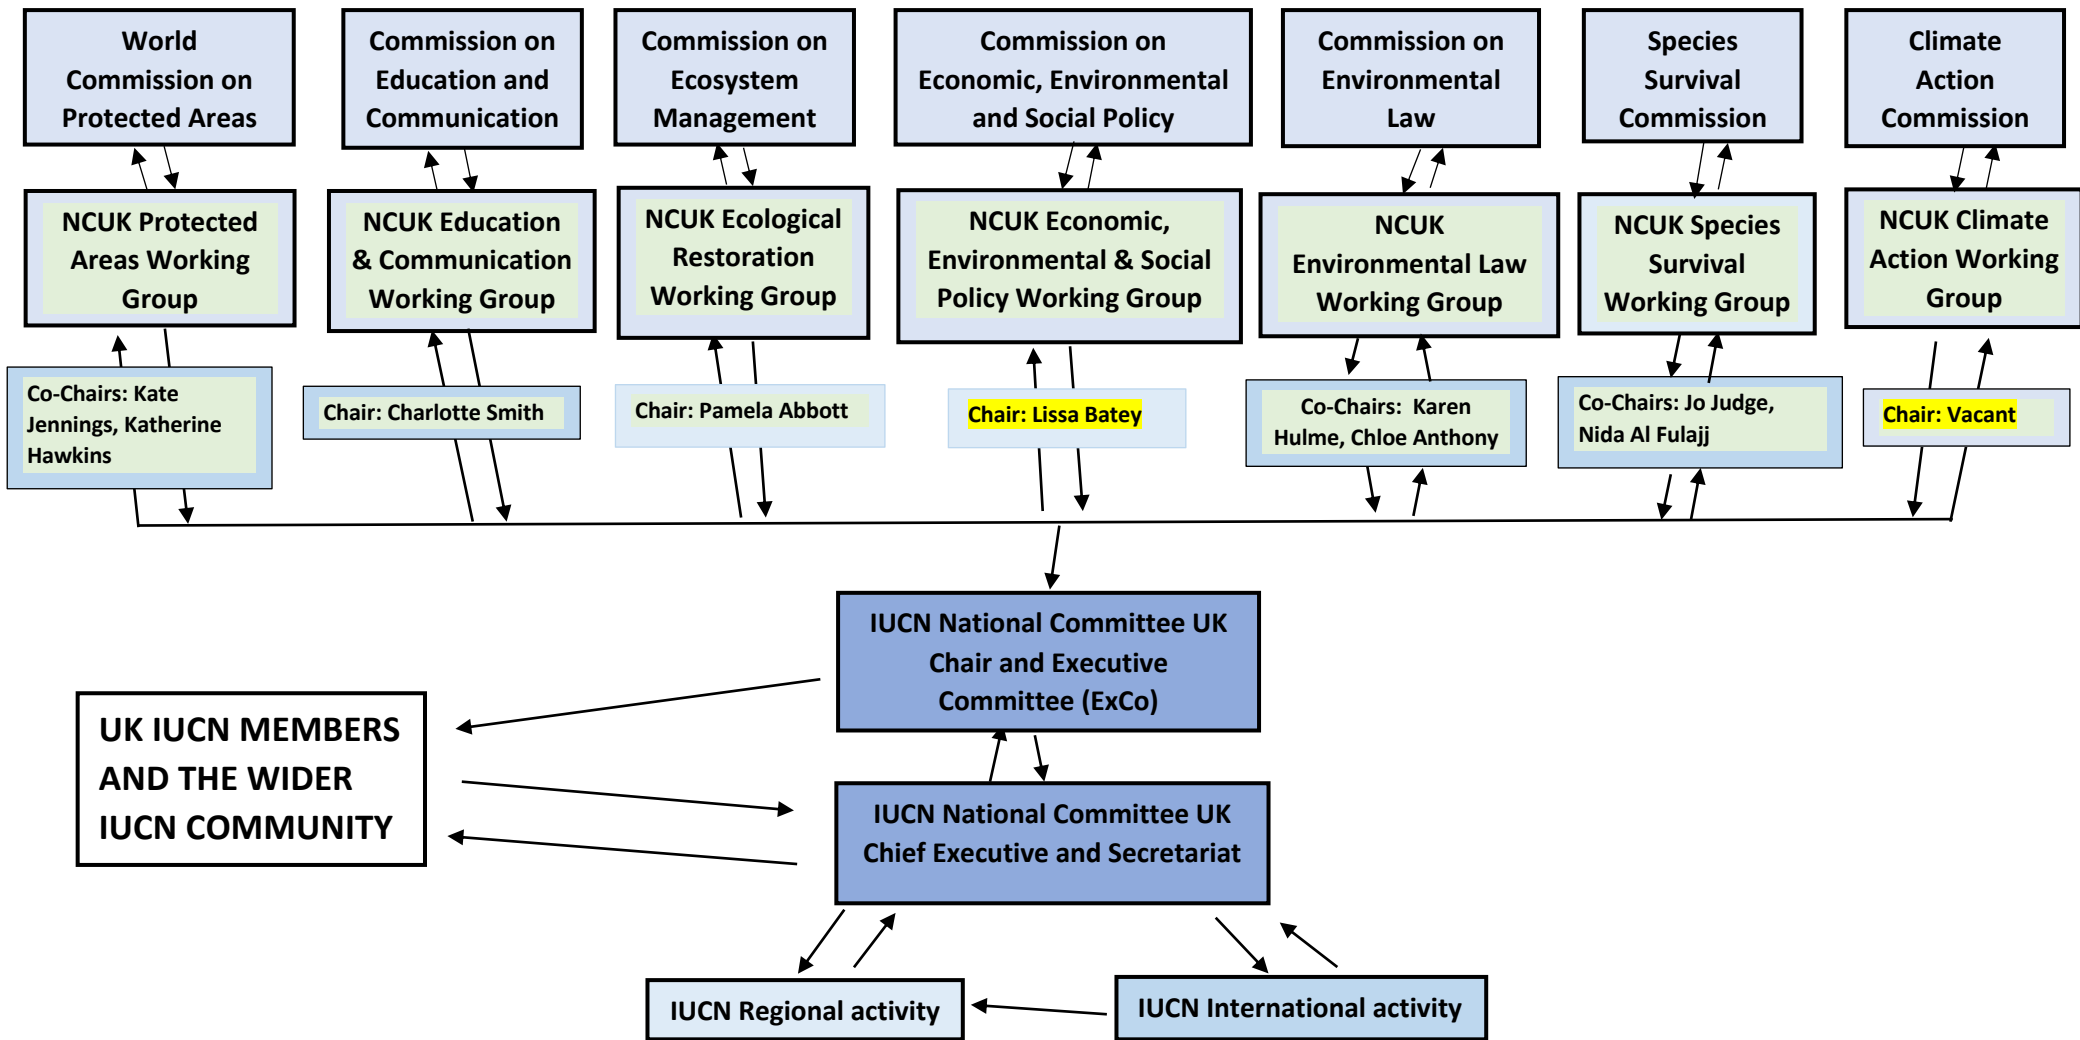

IUCN NATIONAL COMMITTEE UK EXPERT WORKING GROUPS

FLOW DIAGRAM FOR THE PROMOTION AND IMPLEMENTATION OF IUCN KNOWLEDGE PRODUCTS (TOOLS, STANDARDS, GUIDANCE AND STRATEGY) FOR UK APPLICATION BY IUCN MEMBERS AND THE WIDER COMMUNITY VIA THE IUCN NATIONAL COMMITTEE UK AND ITS EXPERT WORKING GROUPS